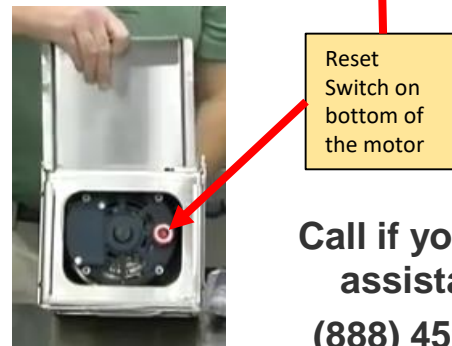

Trouble Shooting the Armadillo Filter Machine Motor