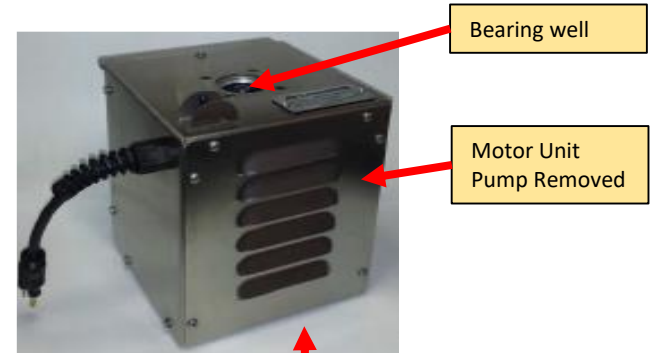

Trouble Shooting the Armadillo Filter Machine Motor