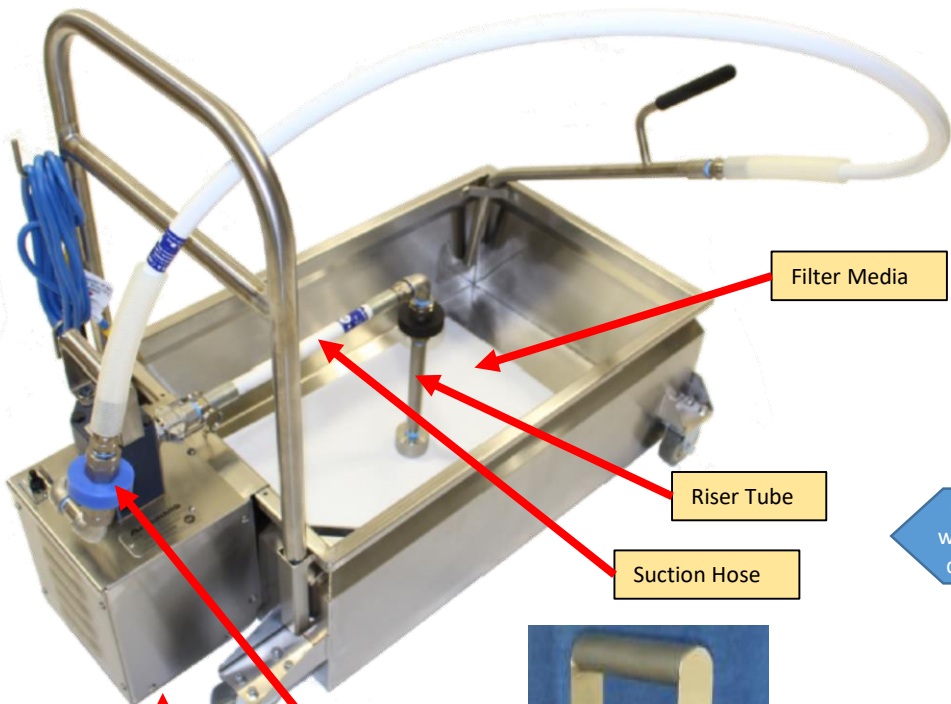

# Trouble Shooting the Armadillo Filter Machine Flow Rate

Call if you need assistance  
(888) 459-2112