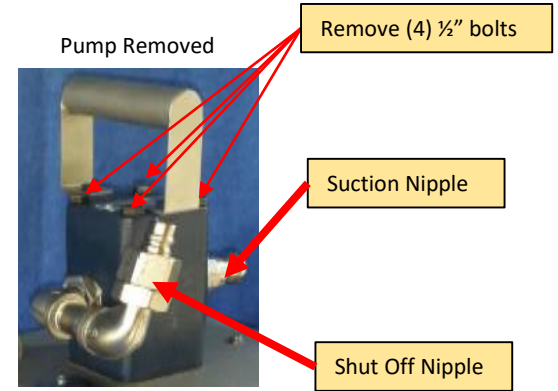

Trouble Shooting the Armadillo Filter Machine Motor