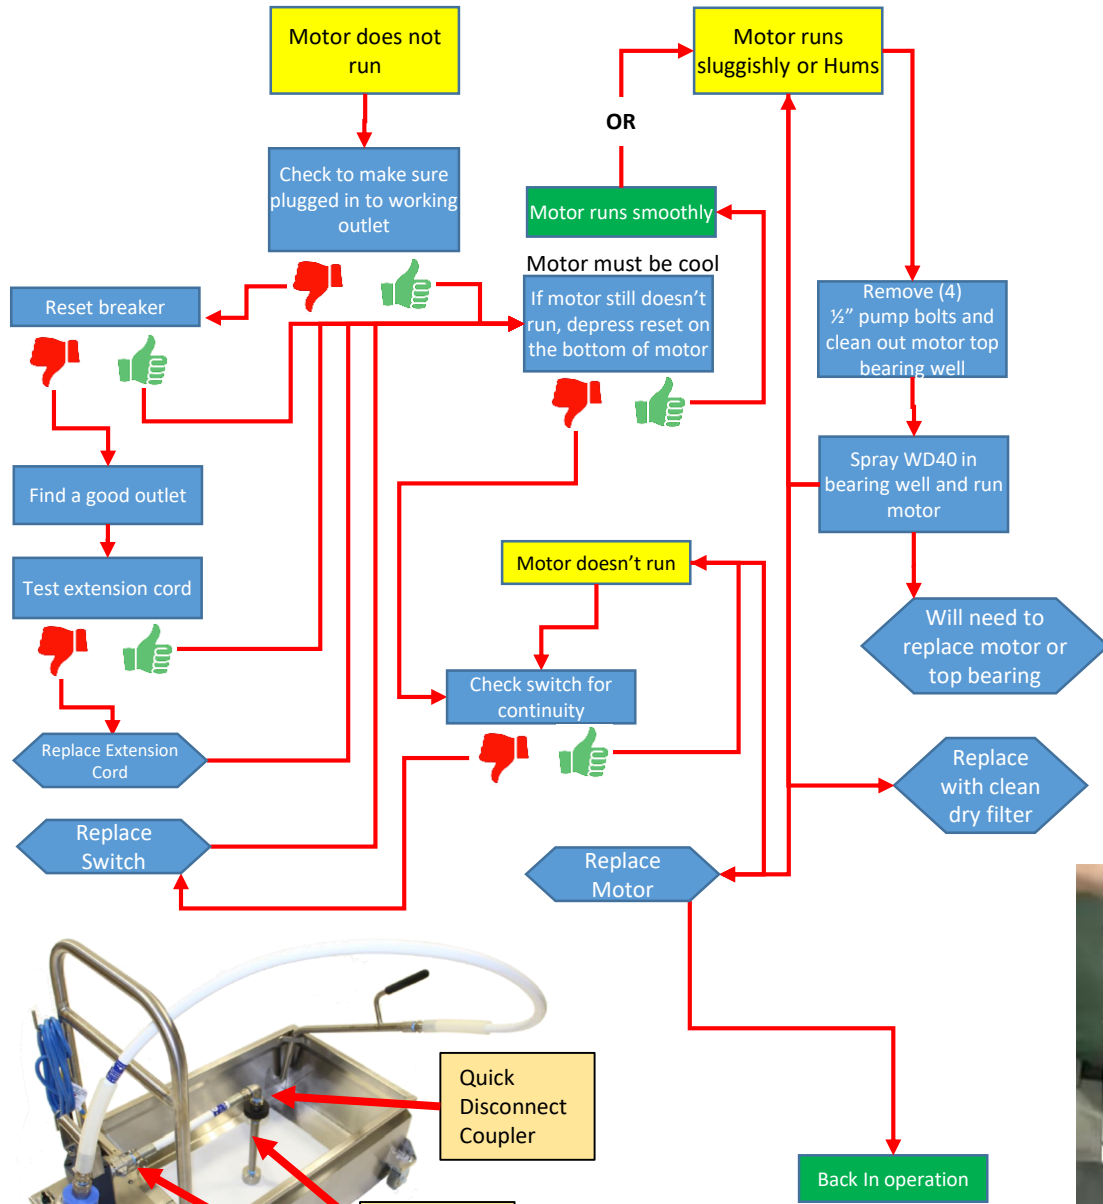

# Trouble Shooting the Armadillo Filter Machine Motor

Call if you need assistance  
(888) 459-2112

# Trouble Shooting the Armadillo Filter Machine Flow Rate

Call if you need assistance  
(888) 459-2112