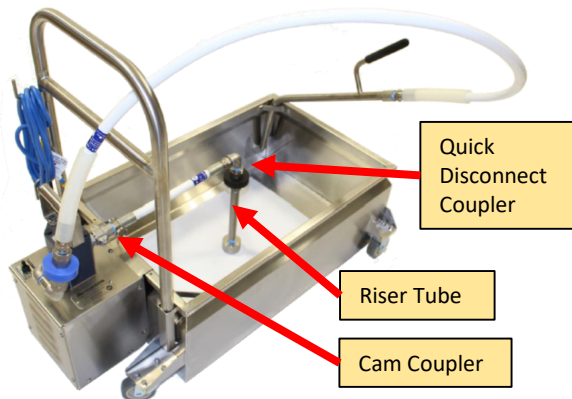

Trouble Shooting the Armadillo Filter Machine Motor